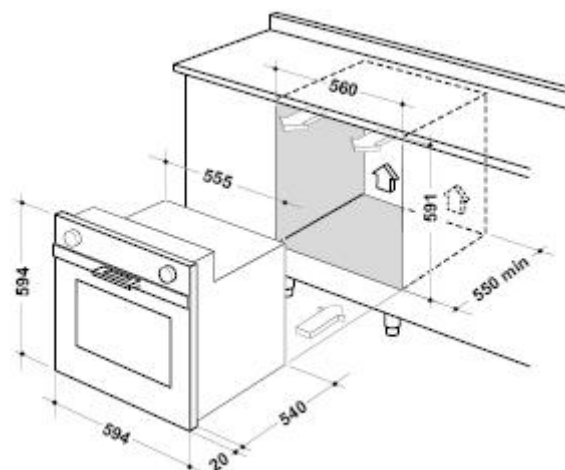

bosch gas hob fitting instructions

Download bosch gas hob fitting instructions

Our software is
100% SAFE
to download!

Spyware Free
Adware Free
Virus Free

Smeg Cooktop 225678 N71. Smeg Glass Ceramic Induction Hob Instructions for Fitting and Use